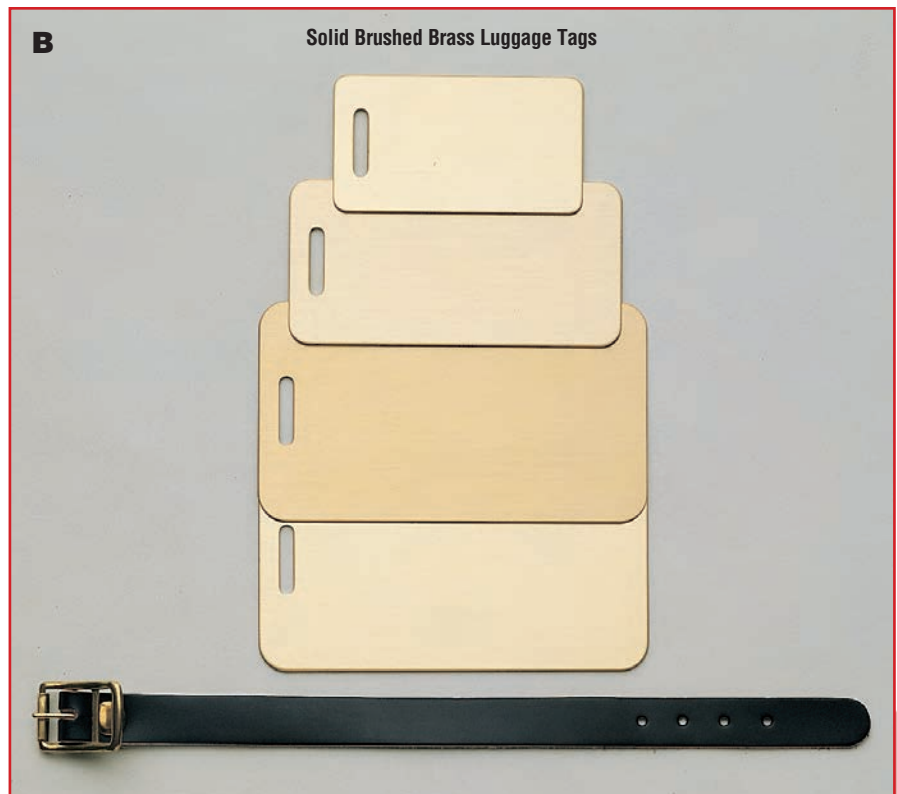

Engravables

A	Part #	Size	Gauge
	ZX7538	1½" x 2"	.050
Anodized Aluminum			
	ZX7539	1½" x 2" Brushed Brass	.040
	ZX7540	30" Silver Chain	
	ZX7542	30" Gold Chain	

B	Part #	Size	Gauge
	ZX7533	1¼" x 2¼"	.040
	ZX7534	1½" x 3"	.040
	ZX7535	2" x 3½"	.020
	ZX7537	Luggage Strap	

C	Part #	Size	Gauge
	ZX7545	1½" Dia. Round Keyring	.020
	ZX7548	2" Dia. Round Keyring	.020
	ZX7549	2" Dia. Round Keyring	.040
	ZX7552	1½" x 1½" Heart Keyring	.040
	ZX7554†	Jump Ring	
	ZX7556†	Split Ring	

†Sold in bag lots of 25 only.
All sizes specified in inches. All prices net.